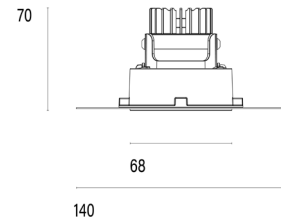

101 06 002103.023

Model

Name	Mono 060 Trimless Type 1 Recessed Downlighter
Finish	Structured Black
Area	Indoor

System

Power (Luminaire)	6.8W
Power (System)	8W
Voltage	240V-AC
Optics	Rotationally Symmetrical Direct 25°
Colour Temperature	3000°K
Luminous Flux	642lm
TM30	Rf95 Rg103
CRI	Ra98
Lumen Maintenance	L90 B10 50000hrs
Chromacity	<3 McAdam Step Ellipse
Articulation	Fixed
Cut-Out	Round 85mm x 100mm Depth
Ingress Protection	IP44
Control Device	Remote DALI (Included)
Class	III